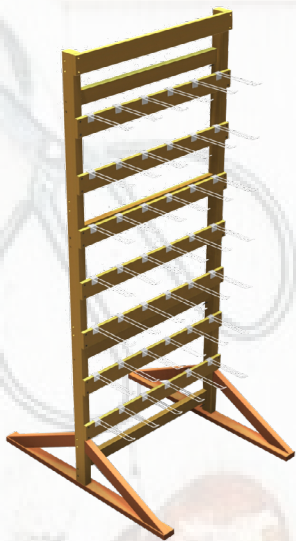

stagecraft.

Autumn Bulbs

Mobile Sack Truck

550 x 650 x 1500mm high
4no. units £1099.99 delivered!

3no. open front crates and rustic sack truck system.

Tilted Crate Trestle Display with POS

1700 x 1035 x 1471mm high
3no. units £949.99 delivered!

Trestle table 1700 x 770 x 770mm high
8 crates 400 x 400 x 324mm high
Tilt top with POS 1700 x 770 x 700mm

Bulb Ladder Unit

1000 x 1200 x 2429mm high
5no. units 1049.99 delivered
freestanding slatted ladder system with 42no. saddle eurohooks

Double Stepped Crate Display with POS

1200 x 850 x 1800mm high
2no. units £649.99 delivered!

1no. stepped crate system with 6no. double crates and 1no. high level signage panel holder (signage not included).
base crate size: 1150 x 360 x 230mm
small crate size: 575 x 360 x 230mm

Bulb Table with POS.

1200 x 1200 x 1512
3no. tables £699.99 delivered
700mm high table with 4no. crates and 1no. central signage crate.

All of our timber is FSC certified so you can be confident that our wood is sourced from sustainable and well managed forests.