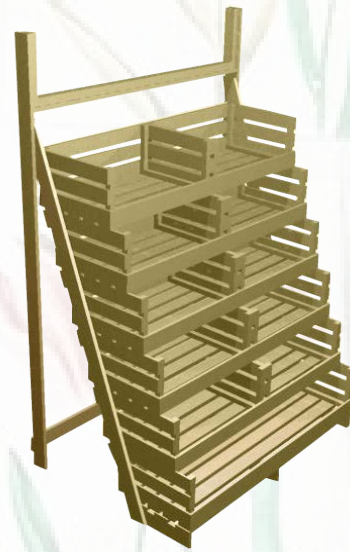

stagecraft.

Autumn Bulbs

Mobile Sack Truck

550 x 650 x 1500mm high
4no. units £1099.99 delivered!

3no. open front crates and rustic sack truck system.

Tilted Crate Trestle Display with POS

1700 x 1035 x 1471mm high
3no. units £949.99 delivered!

Trestle table 1700 x 770 x 770mm high
8 crates 400 x 400 x 324mm high
Tilt top with POS 1700 x 770 x 700mm

Bulb Ladder Unit

1000 x 1200 x 2429mm high
5no. units 1049.99 delivered
freestanding slatted ladder system with 42no. saddle eurohooks

Double Stepped Crate Display with POS

1200 x 850 x 1800mm high
2no. units £649.99 delivered!

1no. stepped crate system with 6no. double crates and 1no. high level signage panel holder (signage not included).
base crate size: 1150 x 360 x 230mm
small crate size: 575 x 360 x 230mm

Bulb Table with POS.

1200 x 1200 x 1512
3no. tables £699.99 delivered
700mm high table with 4no. crates and 1no. central signage crate.

All of our timber is FSC certified so you can be confident that our wood is sourced from sustainable and well managed forests.