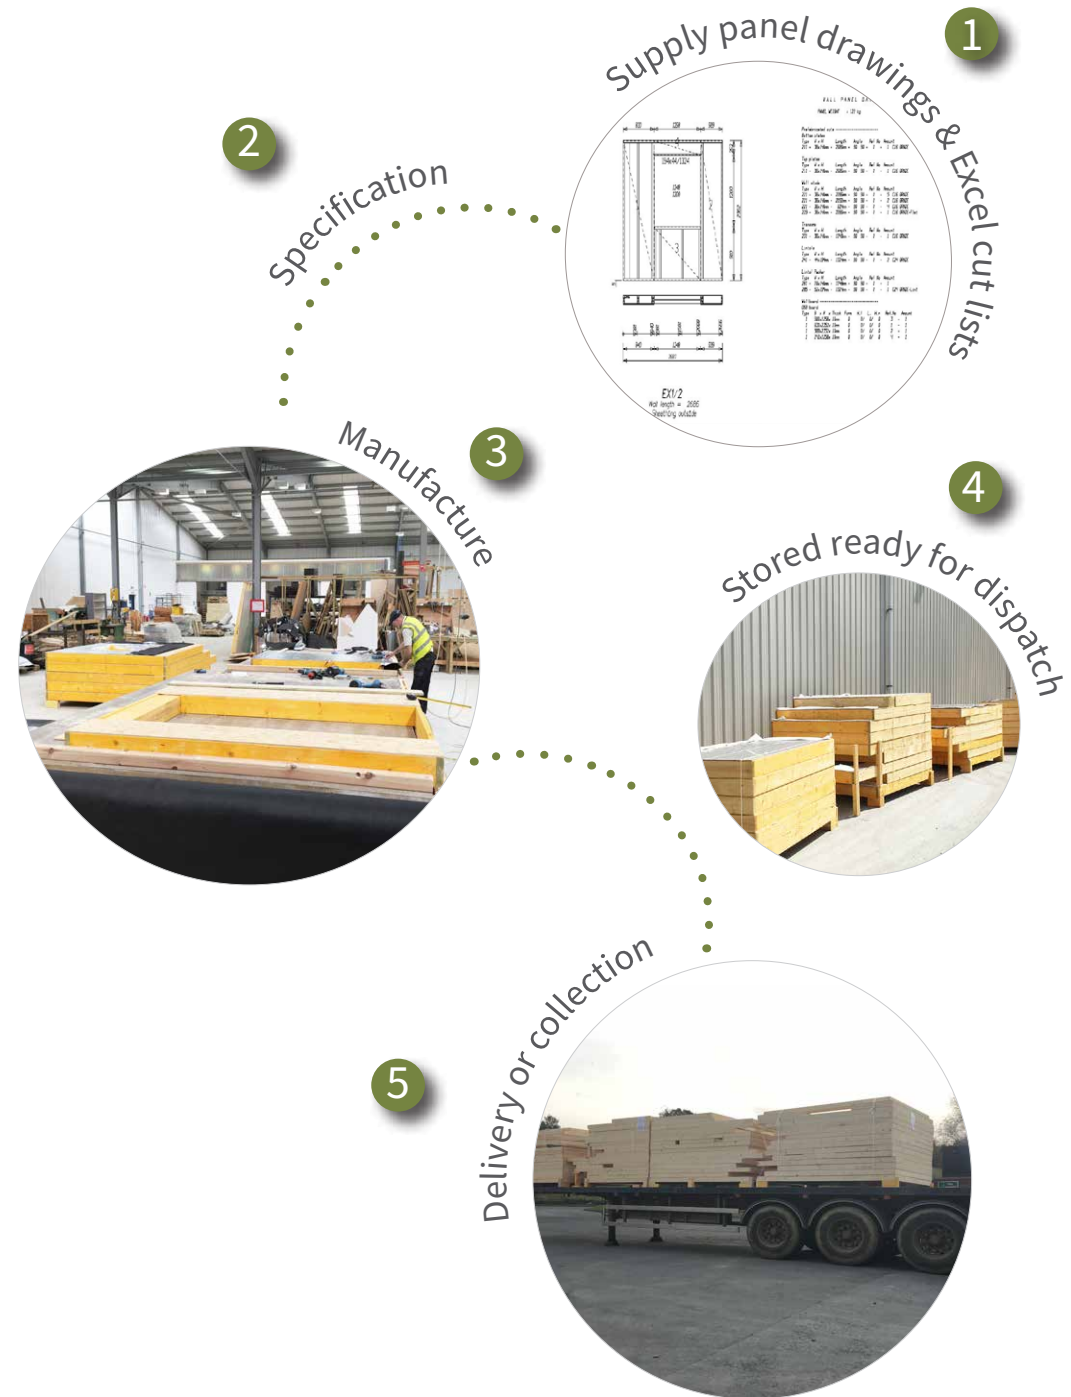

As the business has grown so too has its experience, skills and capacity. In January 2017 a new venture of business formed through the supply of modular panels for a local developer, which grew rapidly to supplying key timber frame developers from Northern to Southern counties across the UK. As an independent supplier we offer a reliable, quality manufacture and are a recommended partner for project builds with developers of size and capacity.

- Auto cut saw for maximum efficiency.
- Dedicated craftsmen with skill and experience.
- Tight control of quality, delivery and customer service.
- Operate from a 32,000 sq ft factory in Newtown, Powys.

Tailored service to suit your needs.

We offer full supply of materials used to your specifications, we can offer a labour only service discussed on first enquiry.

Our quotation process:

- 1 Upon receipt of your Excel cutting lists and panel plans we can begin to generate your quote.
- 2 Stagecraft will then quote to your specification of materials, we also offer labour only quotations which can be discussed upon enquiry.
- 3 Once quotation is approved and we have received build schedule we will plan and carry out manufacture.
- 4 Once the panels have been manufactured we can organise delivery or collection.
- 5 Stagecraft will offer a quote for delivery to any UK postcode, be it site address or company address. We can also arrange delivery to Ireland upon request. Customers own transport or collection can be arranged prior to any quote given.